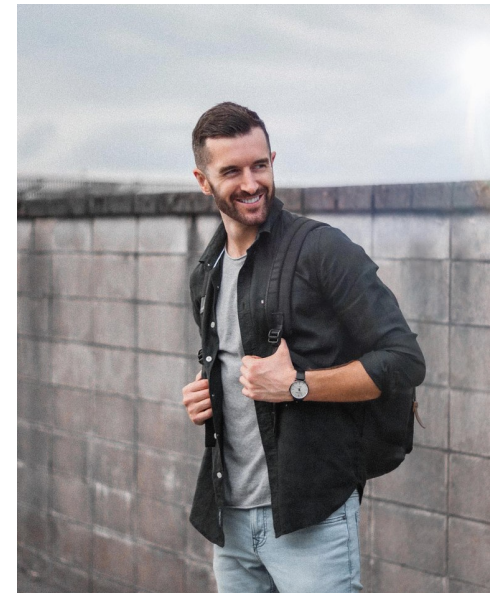

## SHANE BOULTON

ACTORS MEN

Height 6'0" Chest 34" Waist 31" Inseam 34" Collar 14.5" Shoe 42 EU/8.5  
US/8 UK Hair Black Eyes Hazel