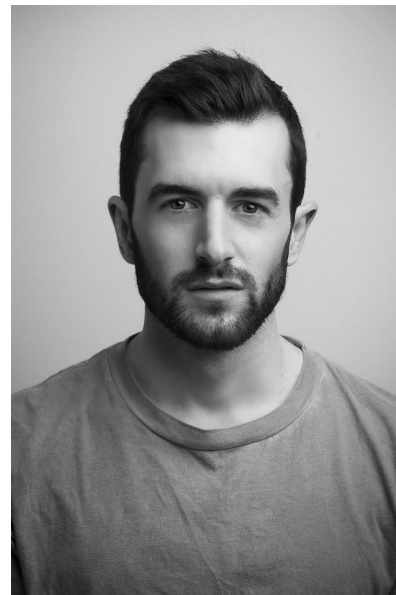

## SHANE BOULTON

ACTORS MEN

Height 6'0" Chest 34" Waist 31" Inseam 34" Collar 14.5" Shoe 42 EU/8.5  
US/8 UK Hair Black Eyes Hazel