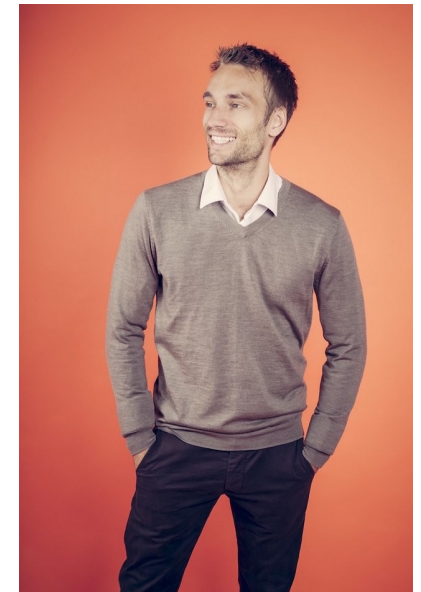

LEIFUR SIGURDARSON

ACTORS MEN

Height 6'2" Chest 39" Waist 32" Collar 16" Suit Length L Shoe 47.5 EU/12.5
US/12 UK Hair Blonde Eyes Blue

KBM

kirsty@kirstybunny.co.nz +64 21 803 036
kirstybunny.co.nz