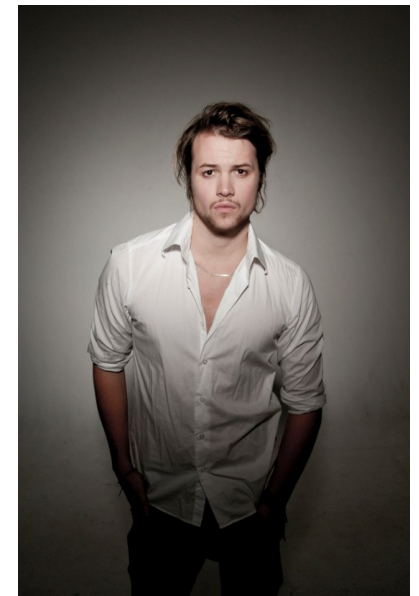

JAMES BLAKE

ACTORS MEN

Height 6'2" Chest 41" Waist 32" Inseam 34" Collar 16" Suit 34"/44  
Shoe 46 EU/11.5 US/11 UK Hair Blonde Eyes Brown

KBM

kirsty@kirstybunny.co.nz +64 21 803 036  
kirstybunny.co.nz