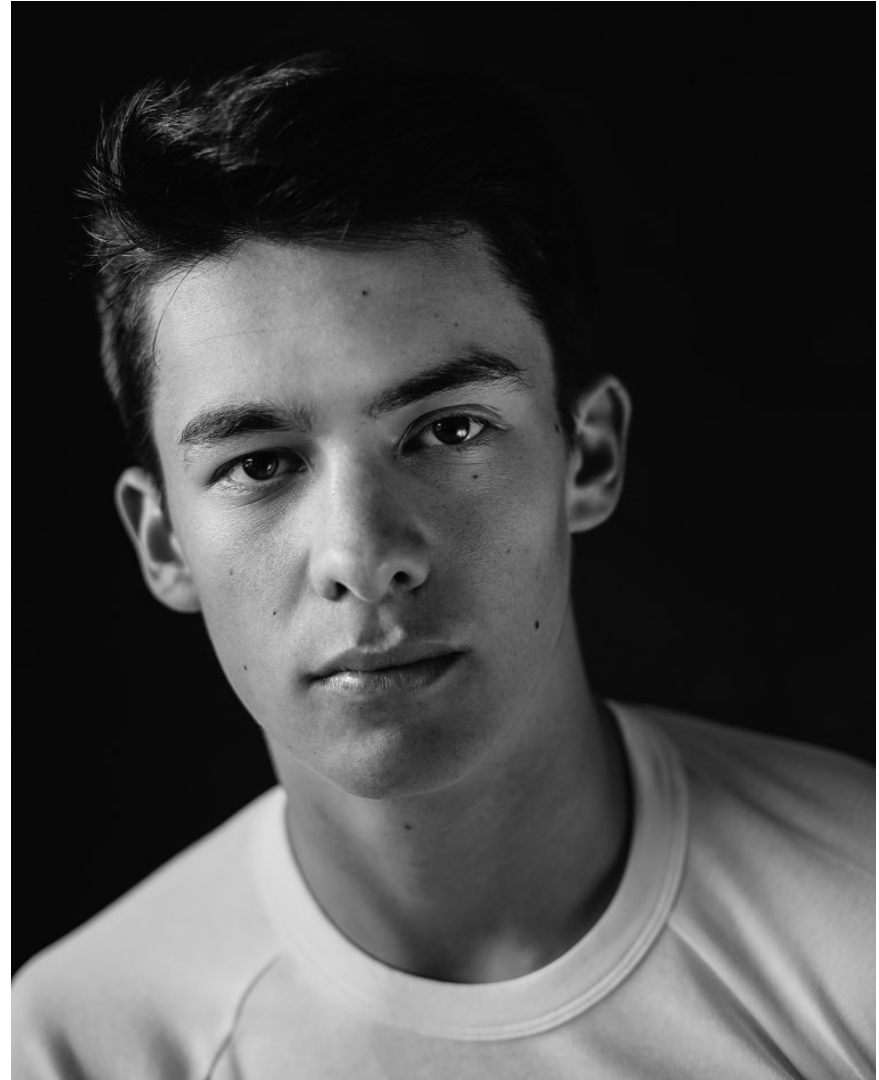

# KBM

kirsty@kirstybunny.co.nz +64 21 803 036

kirstybunny.co.nz

**CODY BATTY**

ACTORS MEN

Height 6'0.5" Chest 38" Waist 30" Inseam 30" Collar 15" Shoe 44.5 EU/10.5 US/10 UK Hair Black Eyes Hazel

# KBM

kirsty@kirstybunny.co.nz +64 21 803 036

kirstybunny.co.nz

CODY BATTY

ACTORS MEN

Height 6'0.5" Chest 38" Waist 30" Inseam 30" Collar 15" Shoe 44.5 EU/10.5 US/10 UK Hair Black Eyes Hazel