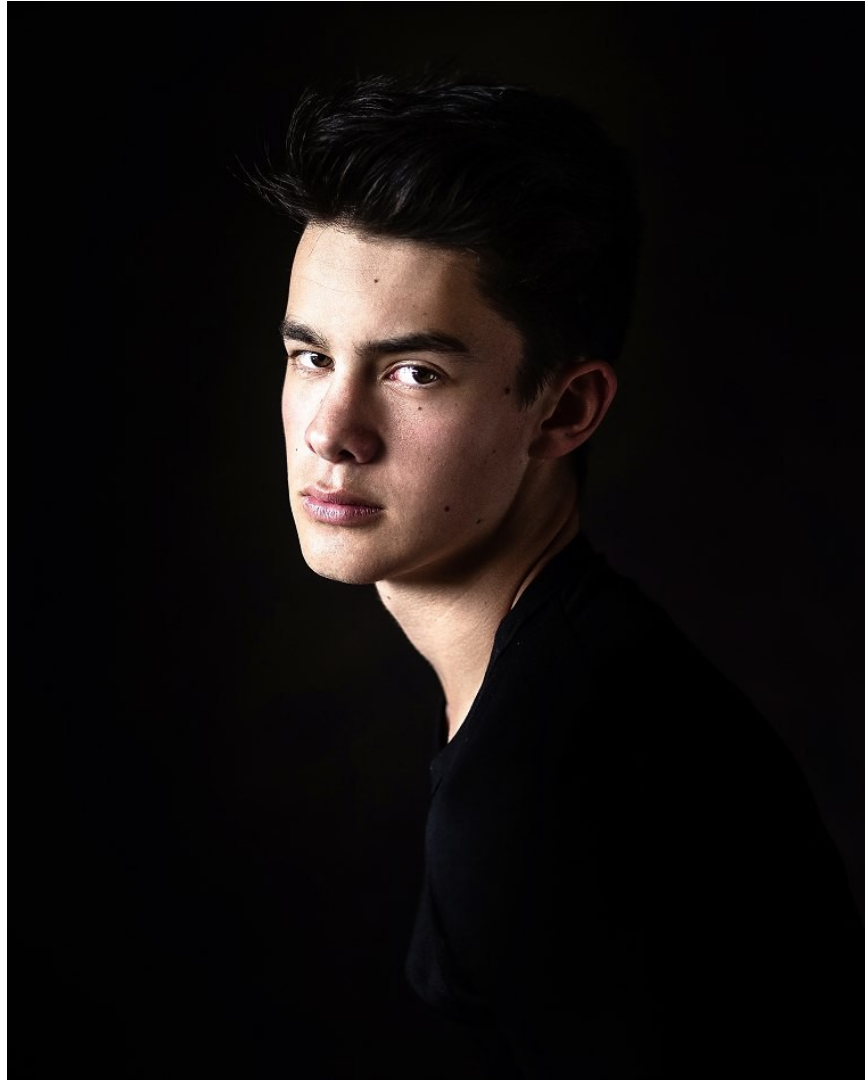

KBM

kirsty@kirstybunny.co.nz +64 21 803 036

kirstybunny.co.nz

CODY BATTY

ACTORS MEN

Height 6'0.5" Chest 38" Waist 30" Inseam 30" Collar 15" Shoe 44.5 EU/10.5 US/10 UK Hair Black Eyes Hazel