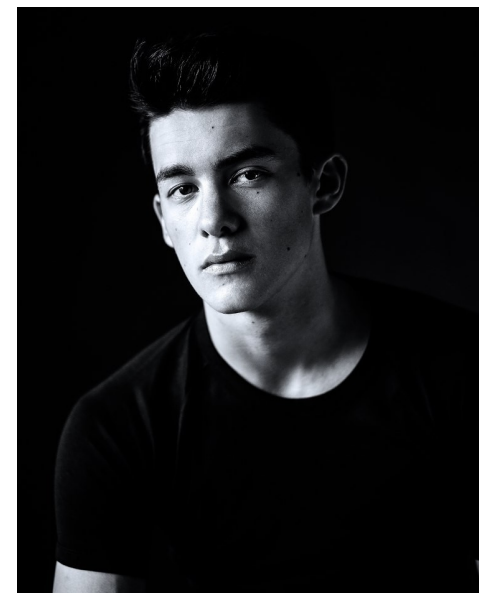

CODY BATTY

ACTORS MEN

Height 6'0.5" Chest 38" Waist 30" Inseam 30" Collar 15" Shoe 44.5 EU/10.5
US/10 UK Hair Black Eyes Hazel

KBM

kirsty@kirstybunny.co.nz +64 21 803 036

kirstybunny.co.nz