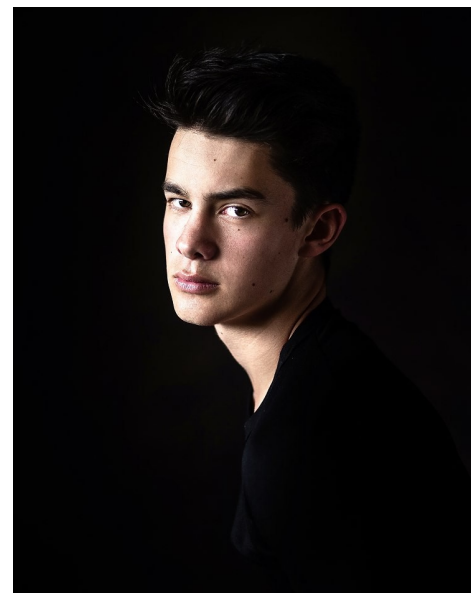

CODY BATTY

ACTORS MEN

Height 6'0.5" Chest 38" Waist 30" Inseam 30" Collar 15" Shoe 44.5 EU/10.5
US/10 UK Hair Black Eyes Hazel

KBM

kirsty@kirstybunny.co.nz +64 21 803 036

kirstybunny.co.nz