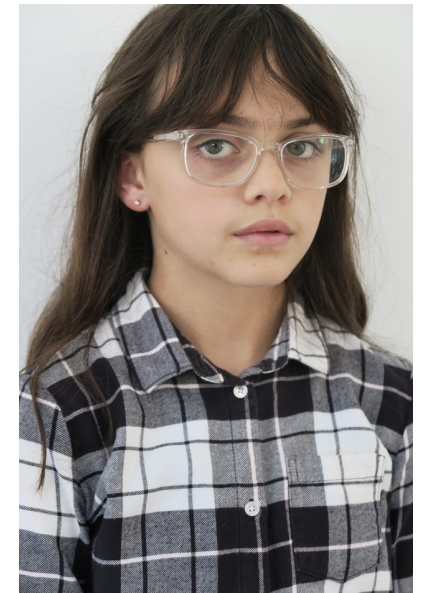

CORA DE GREGORIO LOVE

ACTORS GIRLS

Height 4'7.5" Bust 29" Waist 23" Hips 30.5" Shoe 36 EU/5 US/3.5 UK  
Hair Brunette Eyes Blue/Green

KBM

kirsty@kirstybunny.co.nz +64 21 803 036  
kirstybunny.co.nz