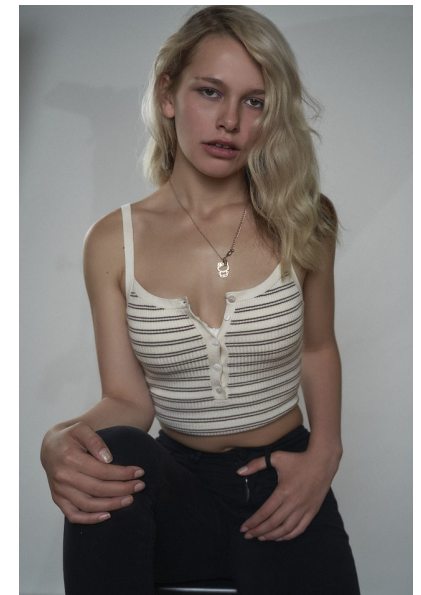

ZETA CURRIE

ACTORS GIRLS

Height 5'8" Bust 34" Waist 25.5" Hips 37" Shoe 42 EU/11 US/7.5 UK
Hair Blonde Eyes Hazel

KBM

kirsty@kirstybunny.co.nz +64 21 803 036
kirstybunny.co.nz