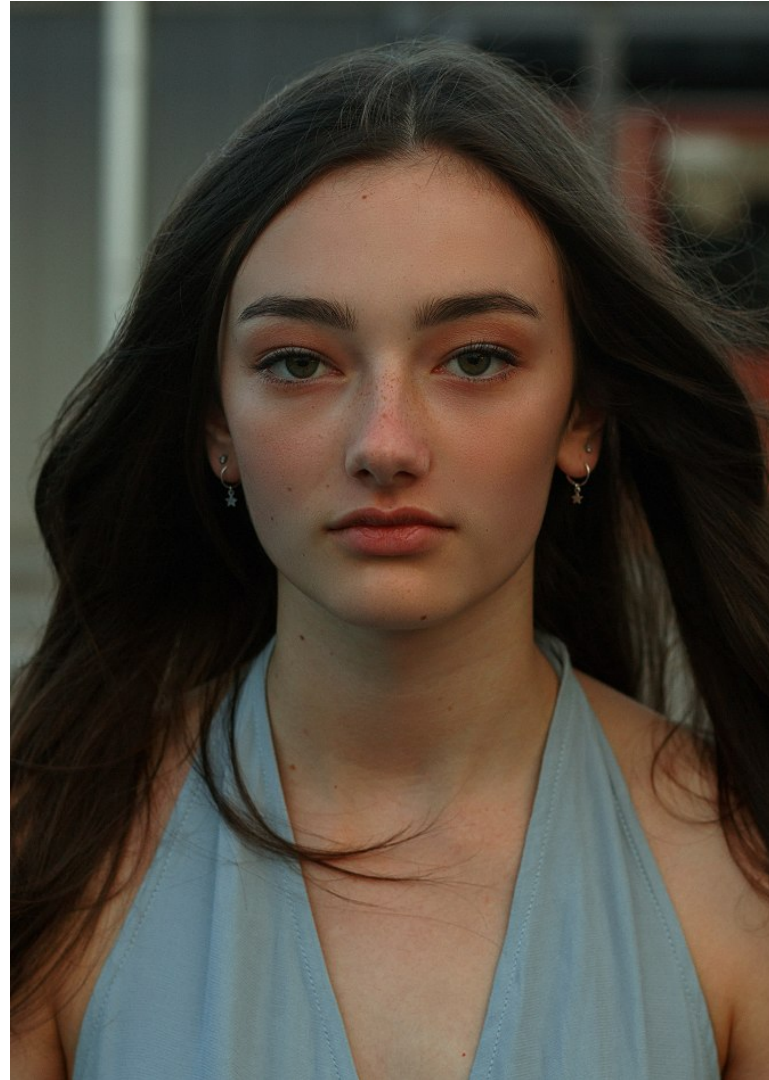

KBM

kirsty@kirstybunny.co.nz +64 21 803 036

kirstybunny.co.nz

NOAH WINKWORTH

ACTORS GIRLS

Height 5'6" Bust 32.5" Waist 25" Hips 34" Shoe 38 EU/7 US/5 UK Hair Brown Eyes Green

KBM

kirsty@kirstybunny.co.nz +64 21 803 036

kirstybunny.co.nz

NOAH WINKWORTH

ACTORS GIRLS

Height 5'6" Bust 32.5" Waist 25" Hips 34" Shoe 38 EU/7 US/5 UK Hair Brown Eyes Green