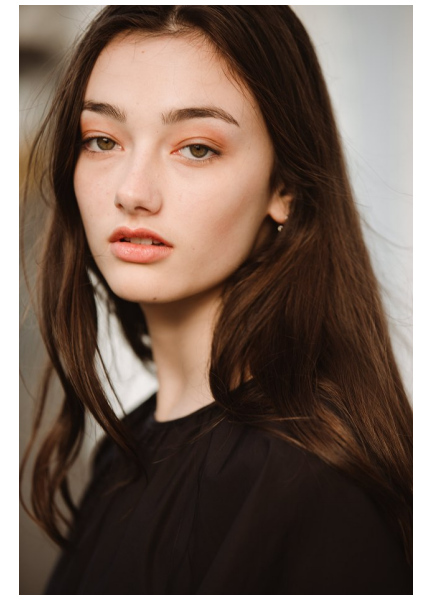

NOAH WINKWORTH

ACTORS GIRLS

Height 5'6" Bust 32.5" Waist 25" Hips 34" Shoe 38 EU/7 US/5 UK  
Hair Brown Eyes Green

KBM

kirsty@kirstybunny.co.nz +64 21 803 036  
kirstybunny.co.nz