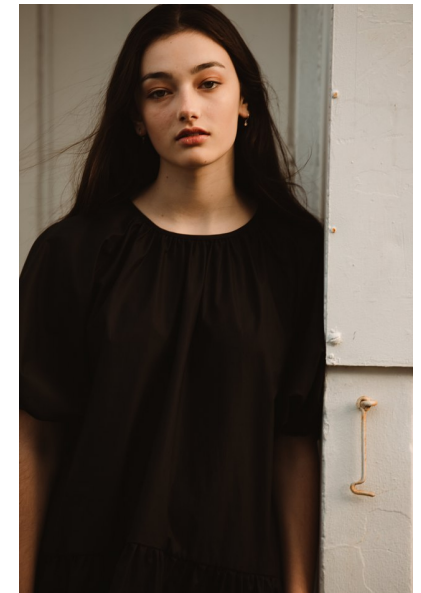

NOAH WINKWORTH

ACTORS GIRLS

Height 5'6" Bust 32.5" Waist 25" Hips 34" Shoe 38 EU/7 US/5 UK  
Hair Brown Eyes Green

KBM

kirsty@kirstybunny.co.nz +64 21 803 036  
kirstybunny.co.nz