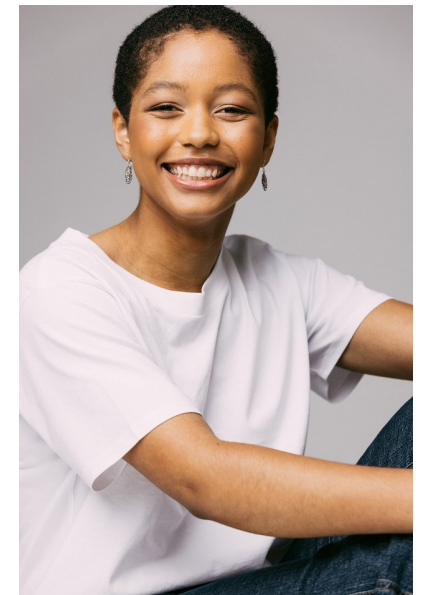

KINDEKEL BANDA

ACTORS GIRLS

Height 5'7" Bust 37" Waist 27" Hips 39" Shoe 40.5 EU/9.5 US/7 UK Top M
Bottom M Hair Black Eyes Brown

KBM

kirsty@kirstybunny.co.nz +64 21 803 036

kirstybunny.co.nz