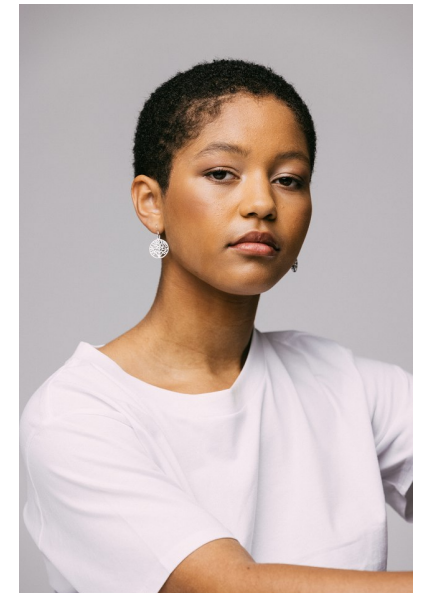

KINDEKEL BANDA

ACTORS GIRLS

Height 5'7" Bust 37" Waist 27" Hips 39" Shoe 40.5 EU/9.5 US/7 UK Top M
Bottom M Hair Black Eyes Brown

KBM

kirsty@kirstybunny.co.nz +64 21 803 036

kirstybunny.co.nz