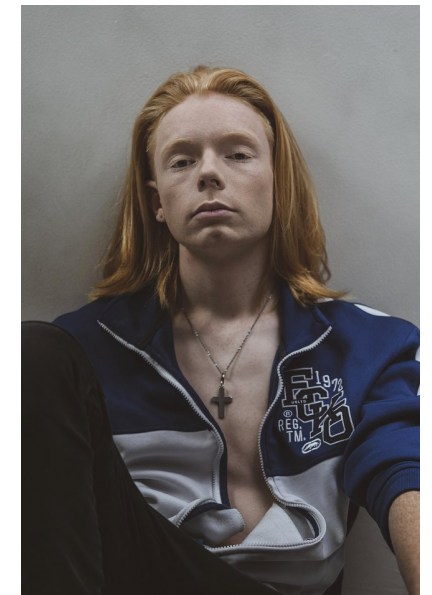

THEO HANN

ACTORS BOYS

Height 5'11" Chest 34" Waist 30" Inseam 32" Collar 15" Shoe 45 EU/11
US/10.5 UK Hair Red Eyes Blue/Grey

KBM

kirsty@kirstybunny.co.nz +64 21 803 036
kirstybunny.co.nz