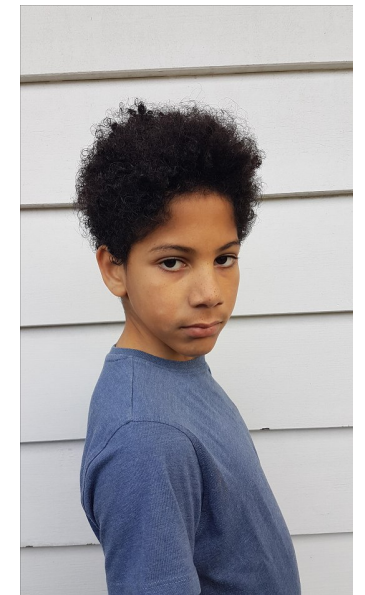

**NATHAN GATLING**

ACTORS BOYS

Height 4'11.5" Chest 30" Waist 26" Collar 12" Shoe 39 EU/7 US/6 UK  
Size 12 Hair Black Eyes Brown

**KBM**

kirsty@kirstybunny.co.nz +64 21 803 036  
kirstybunny.co.nz